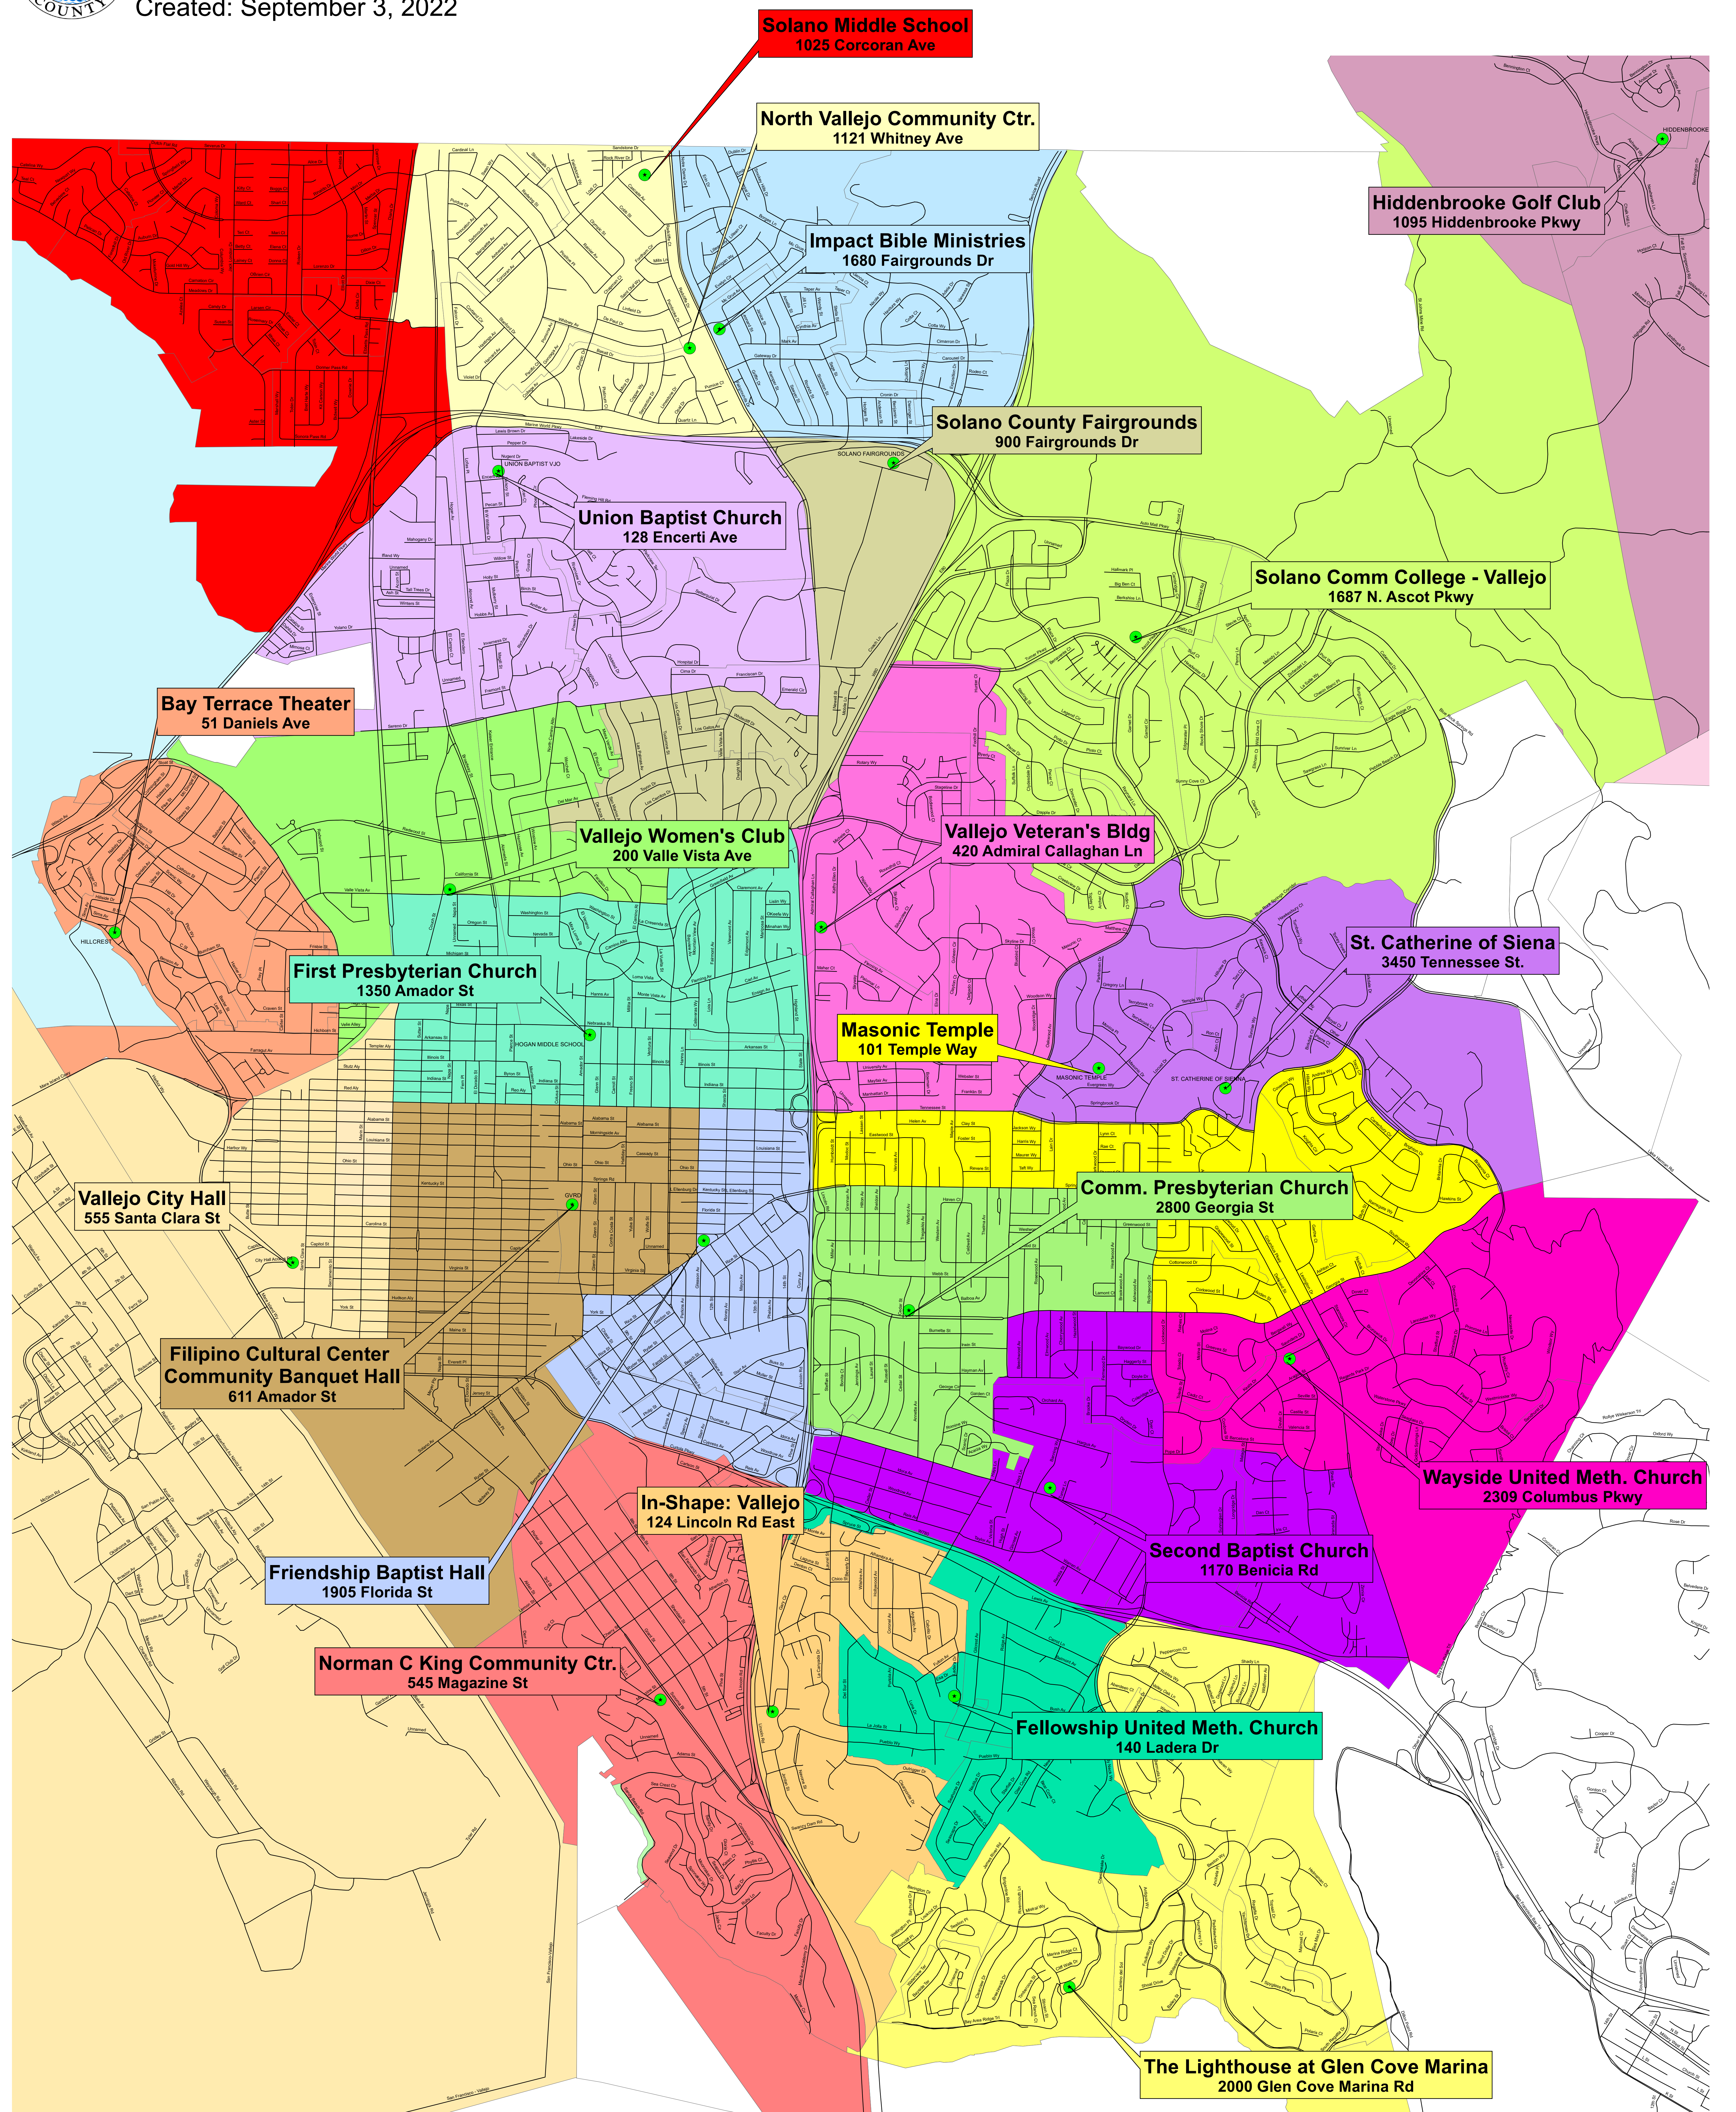

Vallejo Polling Places for November 8, 2022 General Election

Created: September 3, 2022

Solano Middle School
1025 Corcoran Ave

North Vallejo Community Ctr.
1121 Whitney Ave

Impact Bible Ministries
1680 Fairgrounds Dr

Hiddenbrooke Golf Club
1095 Hiddenbrooke Pkwy

Solano County Fairgrounds
900 Fairgrounds Dr

Union Baptist Church
128 Encerti Ave

Solano Comm College - Vallejo
1687 N. Ascot Pkwy

Bay Terrace Theater
51 Daniels Ave