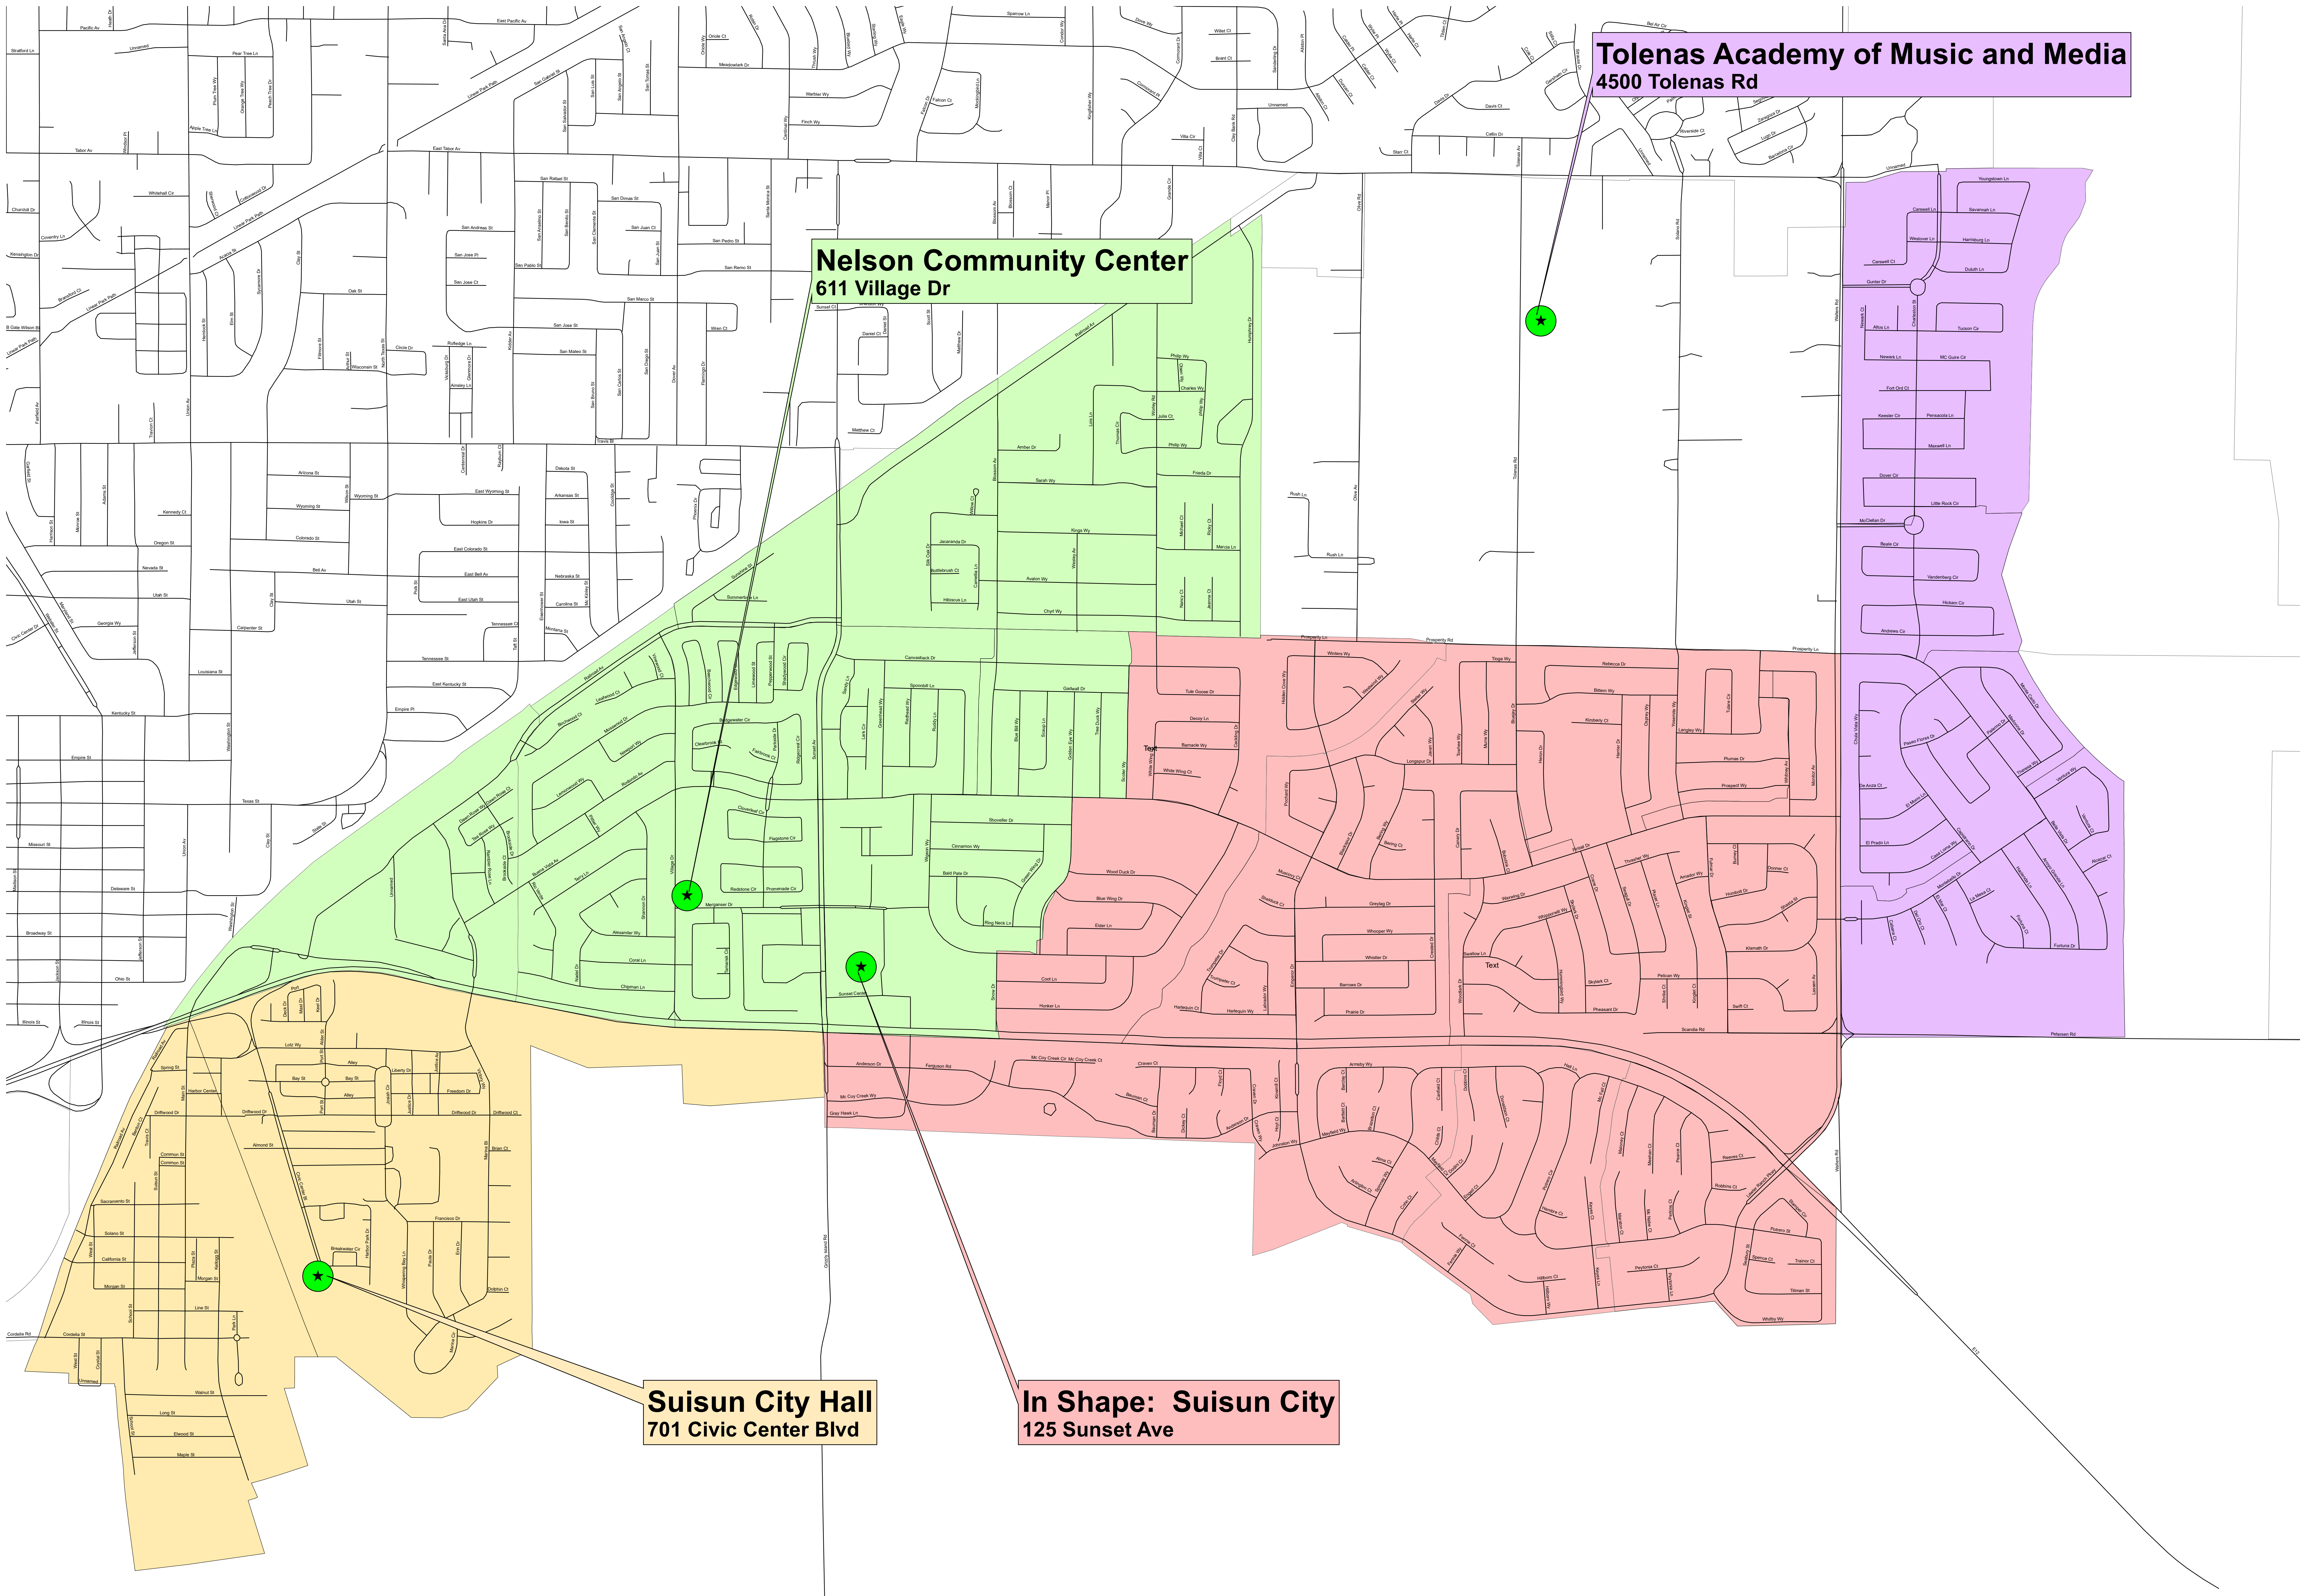

Solano County, CA

Suisun City Polling Places for November 8, 2022 General Election

Created: August 9, 2022

Tolenas Academy of Music and Media
4500 Tolenas Rd

Nelson Community Center
611 Village Dr

Suisun City Hall
701 Civic Center Blvd

In Shape: Suisun City
125 Sunset Ave