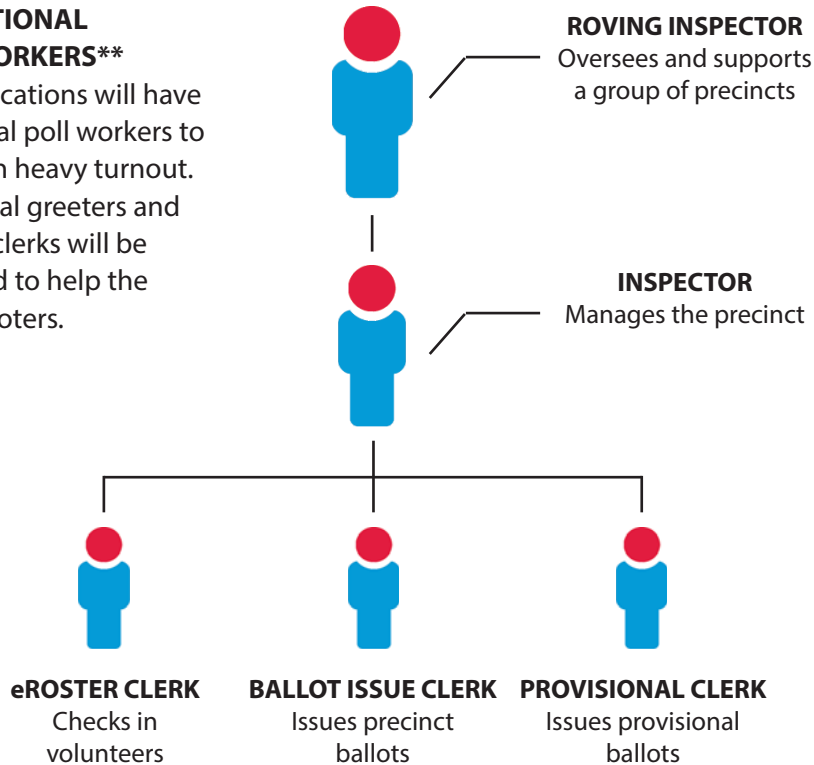

THE ANATOMY OF A POLLING PLACE

A minimum total of four (4) poll workers are typically assigned to assist voters during the voting process. This includes an Inspector and three (3) clerks. A Roving Inspector is assigned to provide Election Day support. The primary duty of each worker is down below.

ADDITIONAL POLL WORKERS

Larger locations will have additional poll workers to help with heavy turnout. Additional greeters and eRoster clerks will be deployed to help the flow of voters.

Earn up to \$1,500 per election when you

ADOPT A POLLING PLACE

in

Solano County

FOR MORE INFORMATION

Contact the Registrar of Voters at
(707) 784-6675 | PollWorker@SolanoCounty.com

Solano County Registrar of Voters

675 Texas Street, Ste. 2600, Fairfield
SolanoCounty.com/Depts/ROV

ADOPTING A POLLING PLACE

By adopting a polling place, you will earn money that can be donated to your organization, church or school.

TO QUALIFY

You must meet the following criteria to adopt a polling place in Solano County