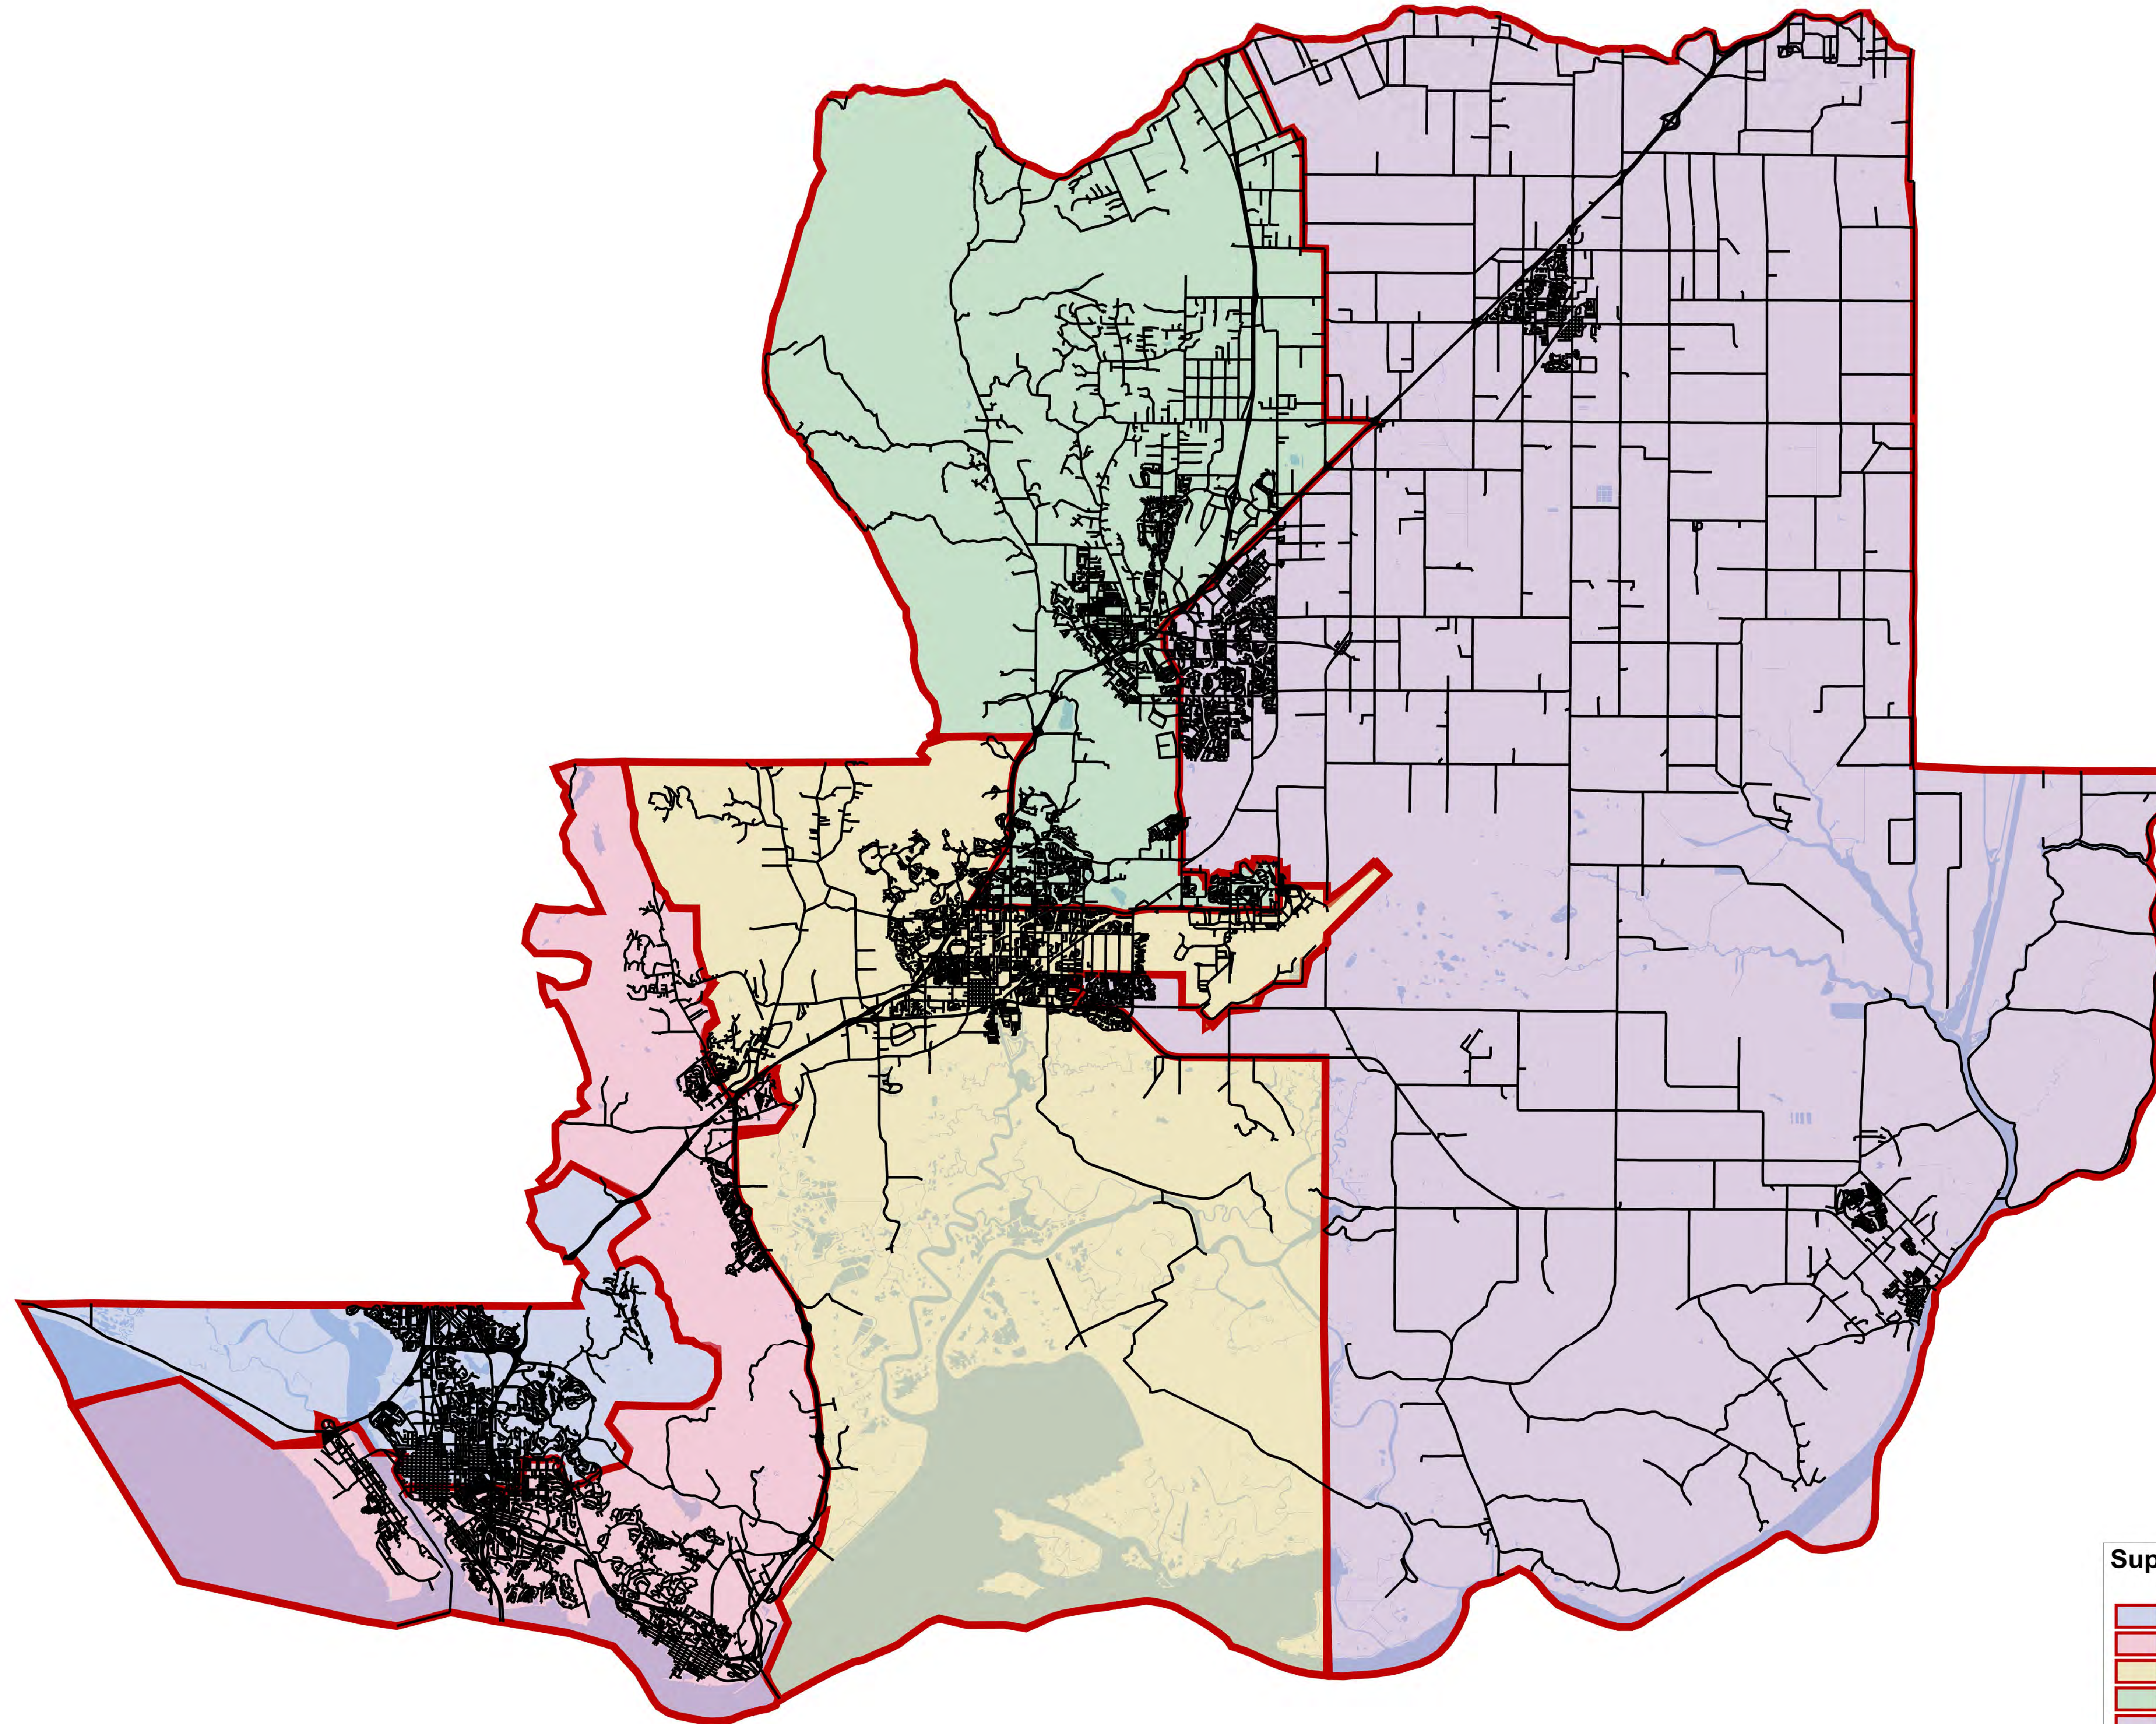

Solano County Supervisorial Re-Districting Project 2011 Current Boundaries

Name	Population	Ideal Value	Deviation	% Deviation
1st Supervisorial District	79484	82,669	-3,185	-3.85%
2nd Supervisorial District	81598	82,669	-1,071	-1.3%
3rd Supervisorial District	86870	82,669	4,201	5.08%
4th Supervisorial District	79461	82,669	-3,208	-3.88%
5th Supervisorial District	85931	82,669	3,262	3.95%

Supervisorial Re-Districting
SupDist#

- First Supervisorial District
- Second Supervisorial District
- Third Supervisorial District
- Fourth Supervisorial District
- Fifth Supervisorial District

0 .5 1 1.5
Miles