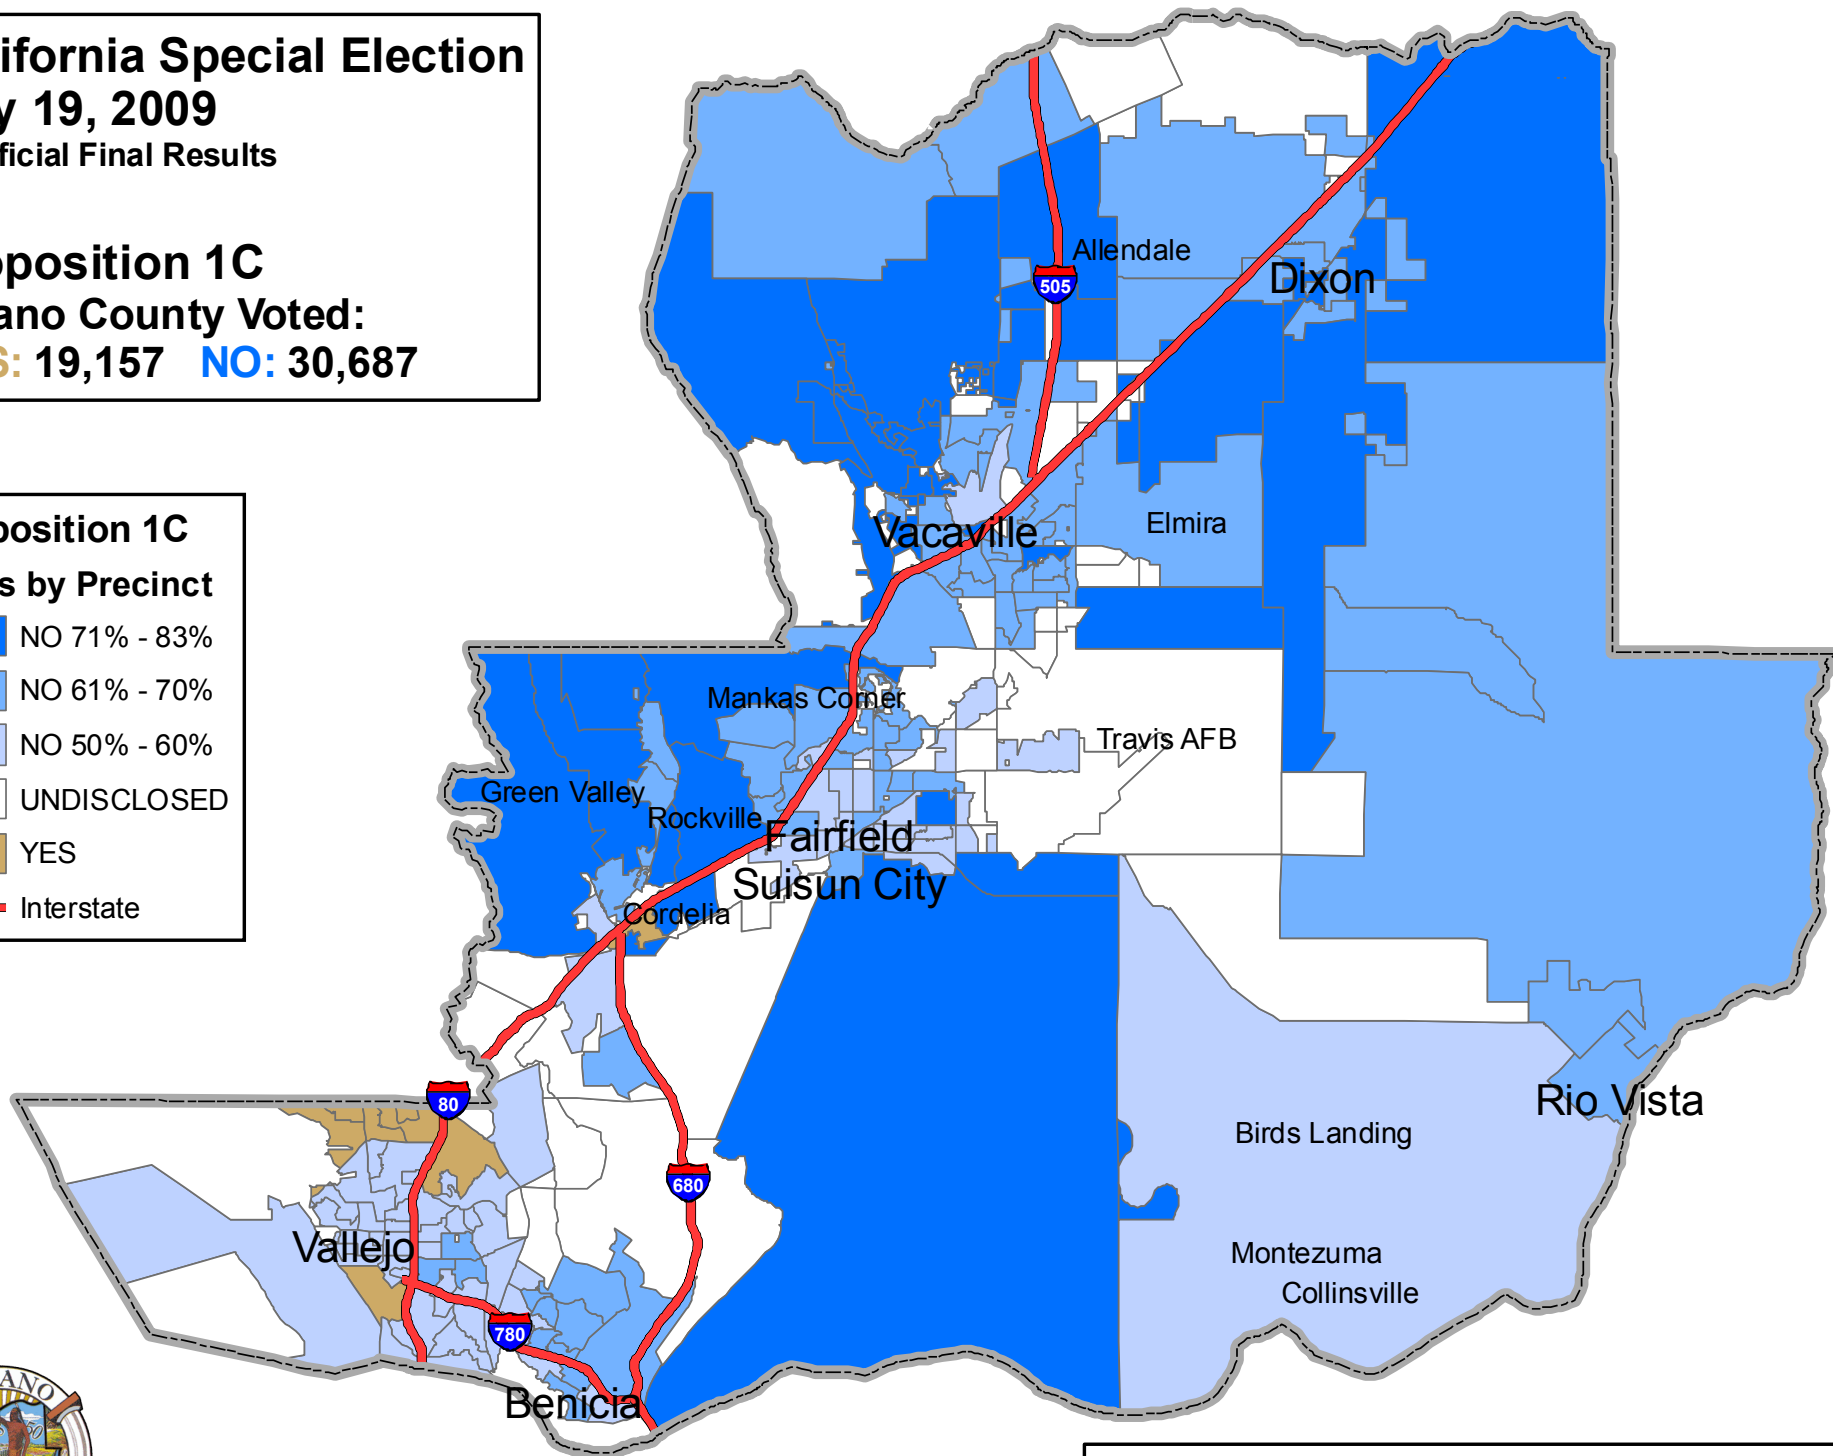

California Special Election May 19, 2009

Unofficial Final Results

Proposition 1C

Solano County Voted:

YES: 19,157 **NO: 30,687**

Proposition 1C

Votes by Precinct

-  NO 71% - 83%
-  NO 61% - 70%
-  NO 50% - 60%
-  UNDISCLOSED
-  YES
-  Interstate

To protect voter privacy, election results in precincts having a low number of voters are undisclosed. This is not a legal document. This map is for illustrative purposes only.
Publication Date: May 21, 2009 Data Source: Solano County, CA Registrar of Voters