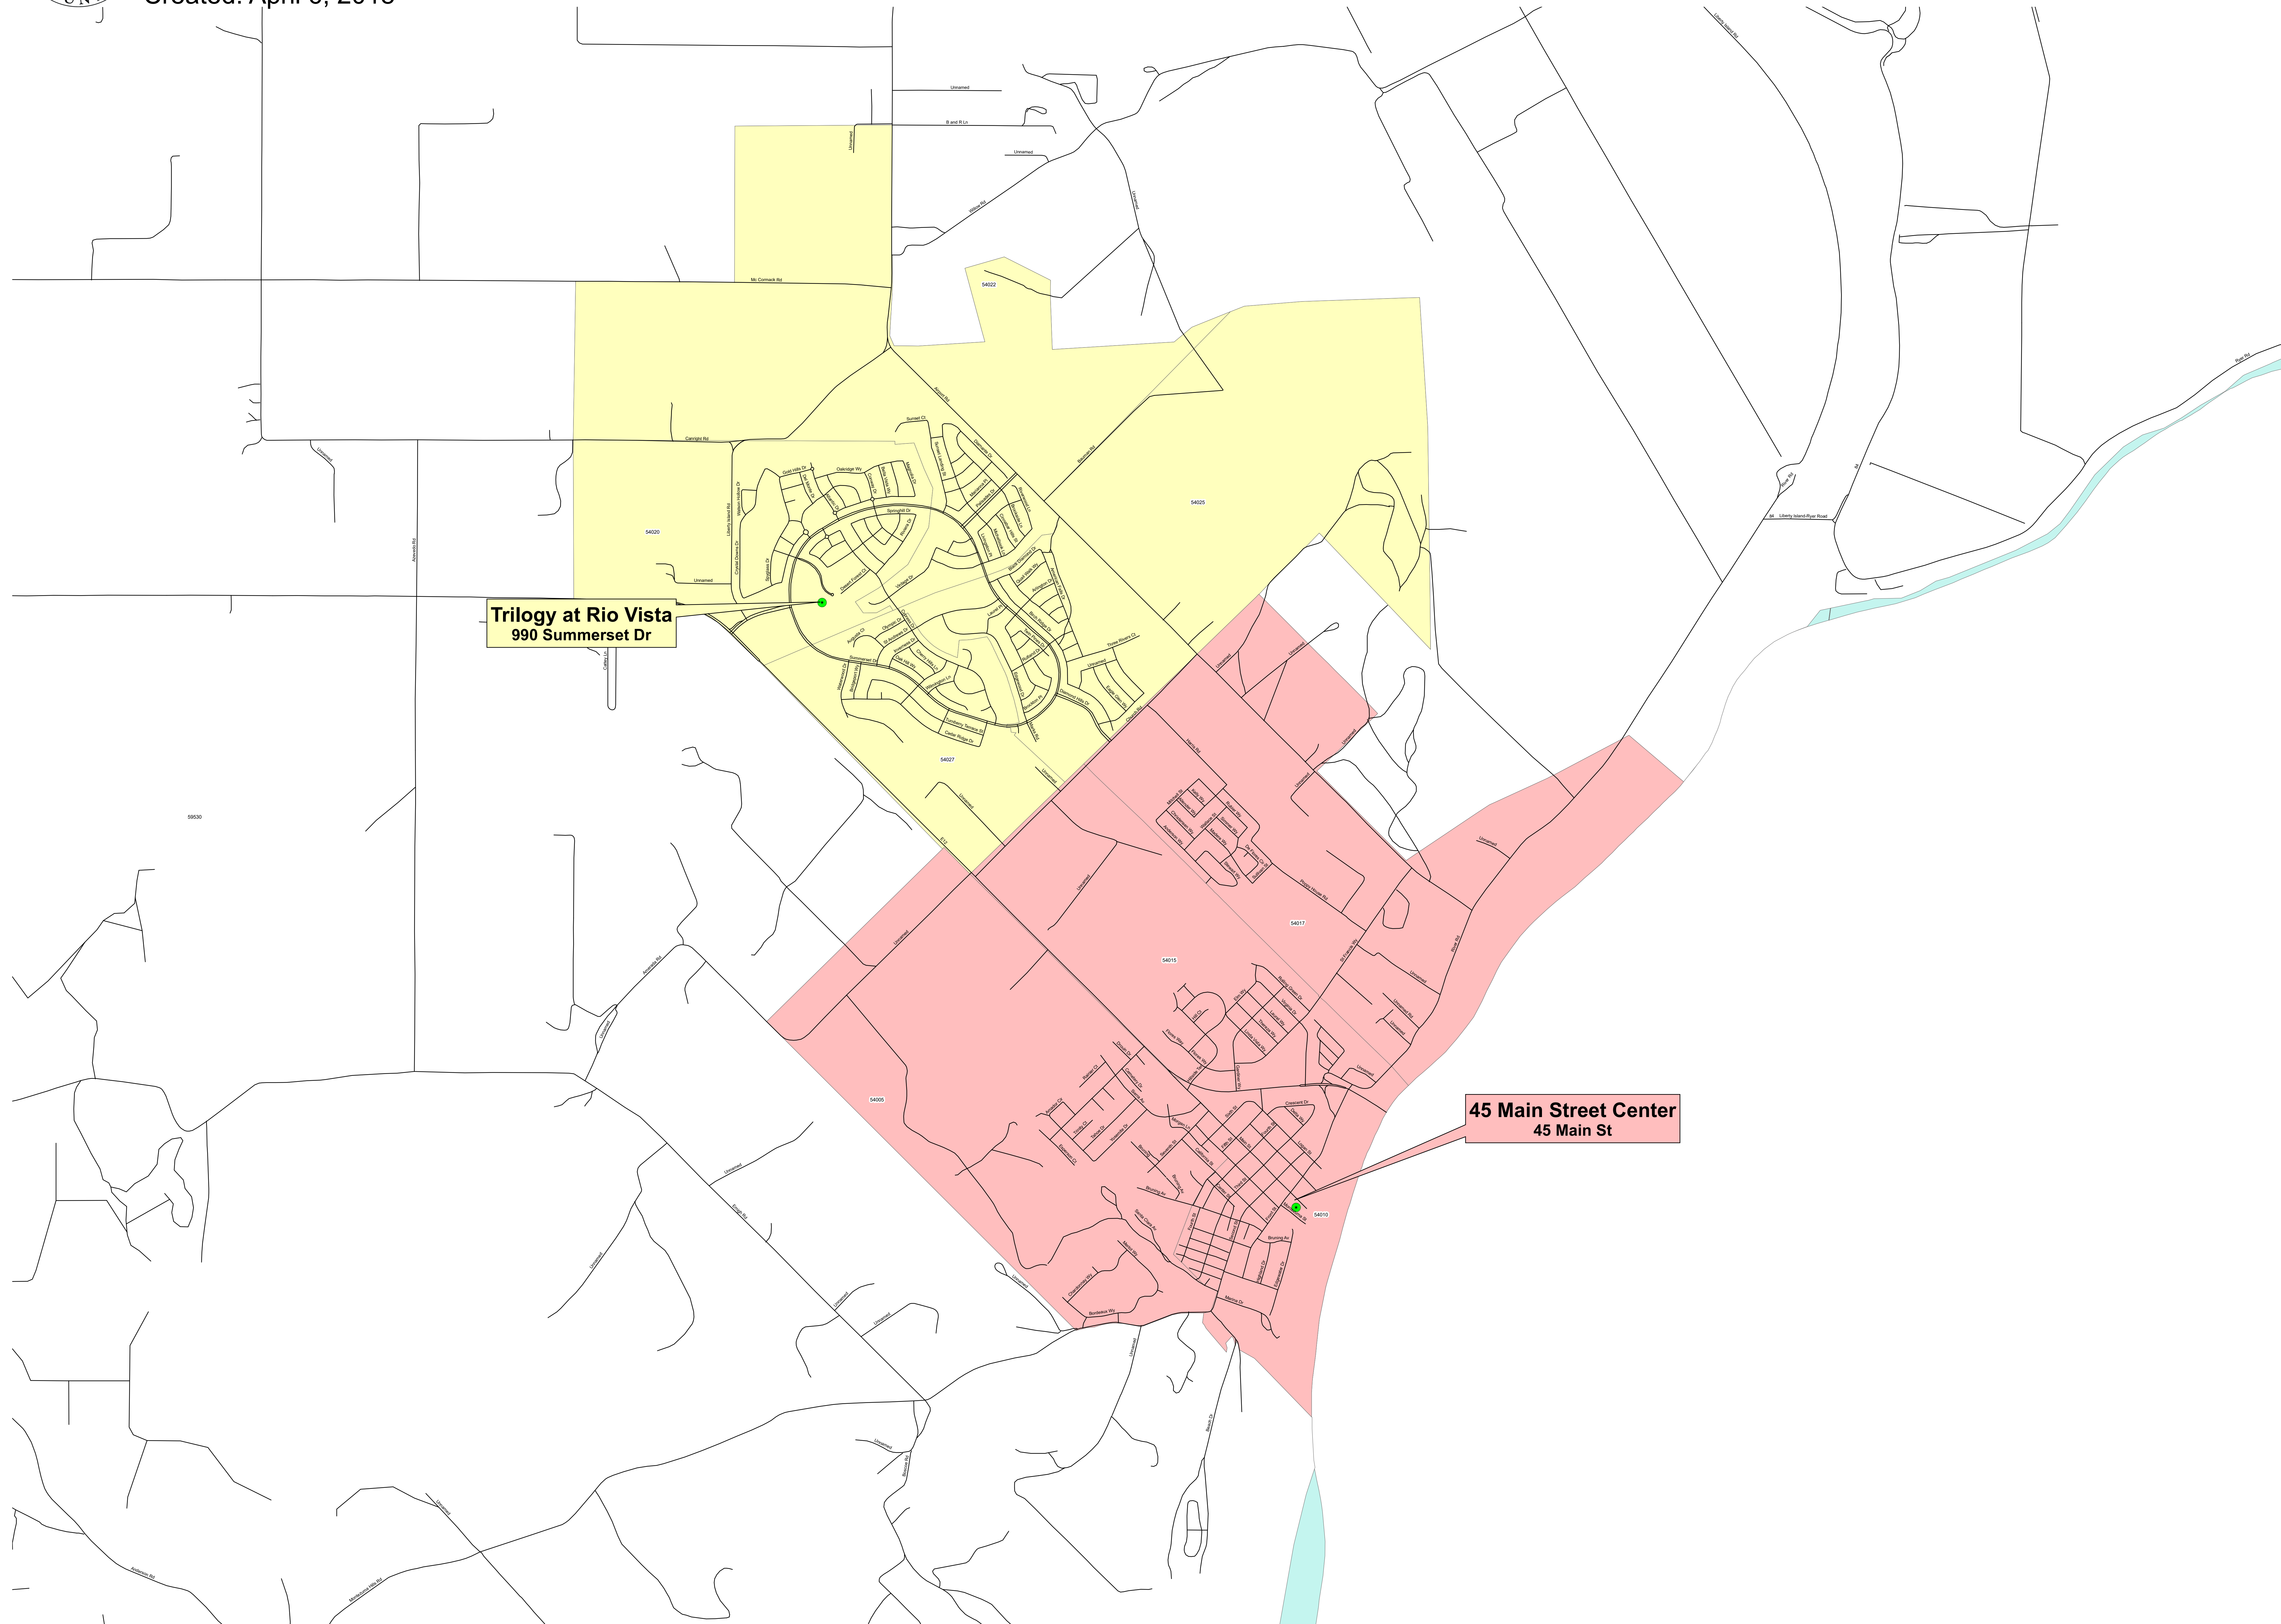

Solano County, CA

# Rio Vista Polling Places for the June 2018 Primary Election

Created: April 6, 2018

**Trilogy at Rio Vista**  
990 Somerset Dr

**45 Main Street Center**  
45 Main St