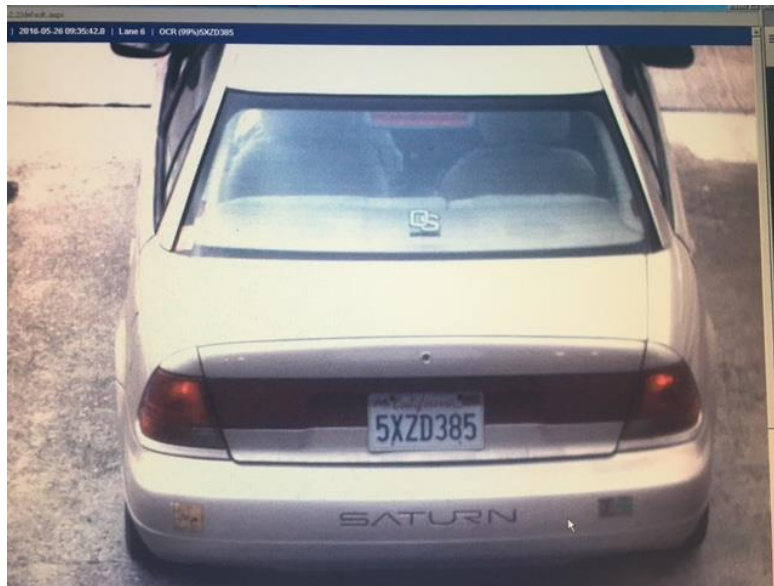

SOLANO COUNTY SHERIFF'S OFFICE

Thomas A. Ferrara, Sheriff-Coroner

530 Union Avenue, Ste. 100, Fairfield, CA 94533
(707) 784-7000

05/31/16

INFORMATION RELEASE Assault/Abduction-Missing Teenager Update #3

The Solano County Sheriff's Office continues to investigate the abduction of 15-year old Pearl Pinson. Pearl was last seen the morning of May 25th being dragged away by 19-year old Fernando Castro and an Amber Alert was issued. Thanks to a tip from an alert citizen, the gold Saturn Castro was believed to be driving was spotted in San Luis Obispo County, where law enforcement pursued the car into Santa Barbara County. Castro shot at officers and was killed during the shootout.

Information obtained from bay area traffic cameras has provided us with the following information about the suspect's car:

- 5/26/16 Car seen westbound I-580 Richmond-San Rafael Bridge at 9:13am
- 5/26/16 Car seen near Sir Frances Drake Blvd in Marin County at 9:20am
- 5/26/16 Car seen southbound 101 Golden Gate Bridge at 9:35am

The tip line remains active for our community to report any information they may have to help in this investigation. Please call 707-784-1963. If you have URGENT information please call Solano Dispatch at 707-421-7090 or by dialing 9-1-1.

Dedicated to Community Service

15-year old Pearl Pinson

Similar to backpack Pearl had at the time her abduction.

Traffic camera photo of suspect's vehicle. Note the distinctive stickers.

**Christine Castillo - Deputy Sheriff\Public Information Officer
Solano County Sheriff's Office
530 Union Ave., Suite 100
Fairfield, CA 94533
Desk: (707)784-7511**