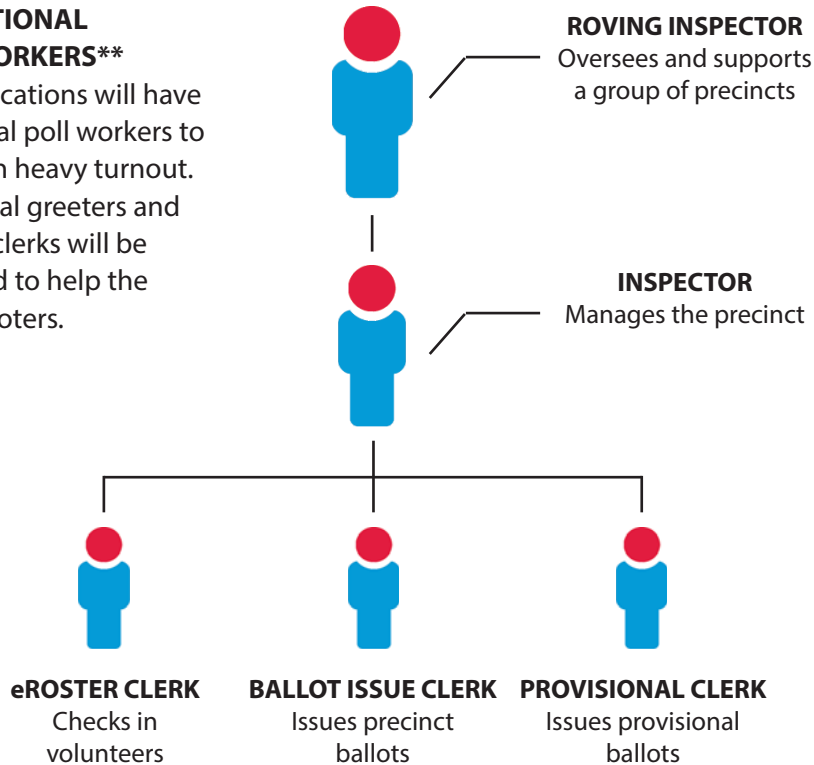

THE ANATOMY OF A POLLING PLACE

A minimum total of four (4) poll workers are typically assigned to assist voters during the voting process. This includes an Inspector and three (3) clerks. A Roving Inspector is assigned to provide Election Day support. The primary duty of each worker is down below.

ADDITIONAL POLL WORKERS

Larger locations will have additional poll workers to help with heavy turnout. Additional greeters and eRoster clerks will be deployed to help the flow of voters.

Earn up to \$1,500 per election when you

ADOPT A POLLING PLACE

★ ★ ★ ★ ★ in ★ ★ ★ ★ ★

Solano County

FOR MORE INFORMATION

Contact the Registrar of Voters at
(707) 784-6675 | PollWorker@SolanoCounty.com

Solano County Registrar of Voters

675 Texas Street, Ste. 2600, Fairfield
SolanoCounty.com/Depts/ROV

ADOPTING A POLLING PLACE

By adopting a polling place, you will earn money that can be donated to your organization, church or school.

TO QUALIFY

You must meet the following criteria to adopt a polling place in Solano County